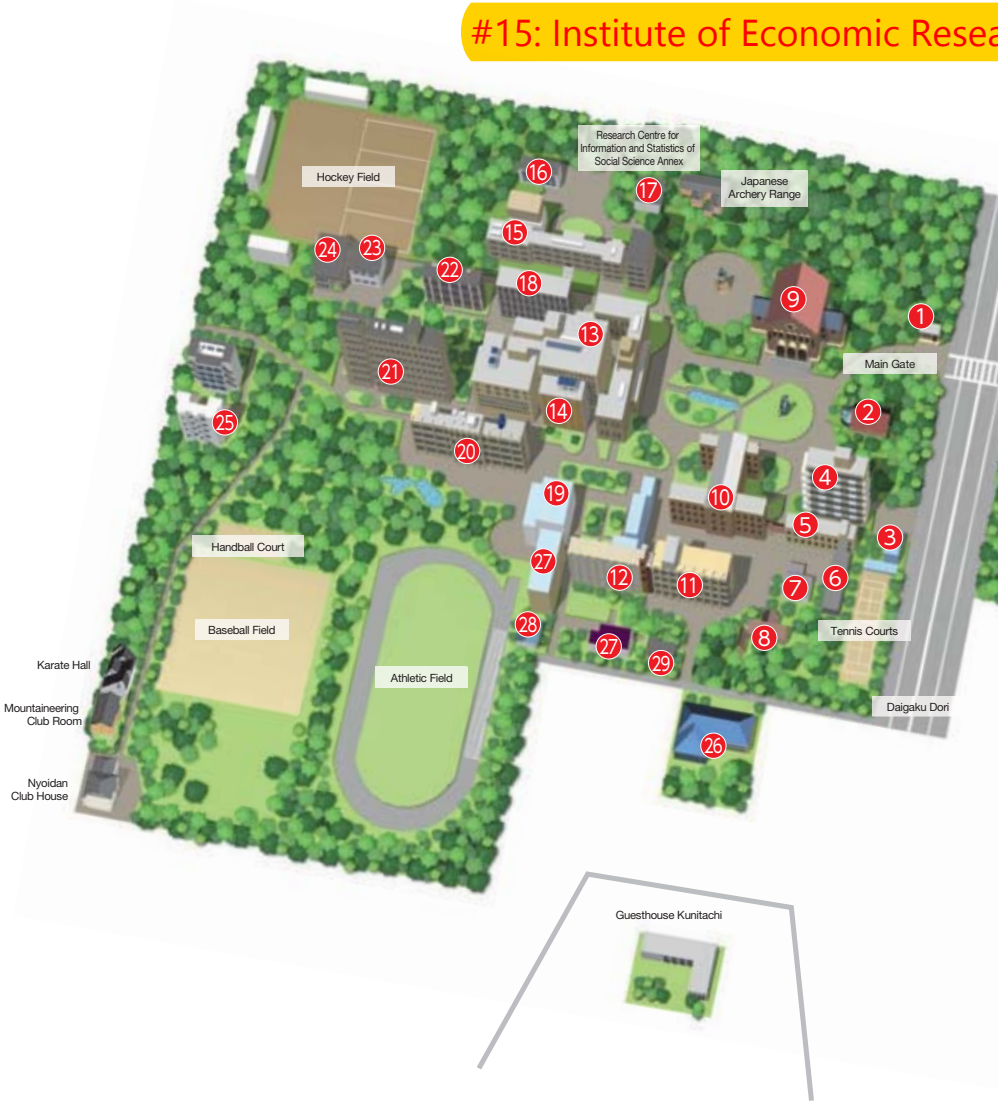

Campus Maps  
Kunitachi Campus

#15: Institute of Economic Research

West Campus

- 1 West Gatehouse
- 2 Former Gatekeeper's Lodge
- 3 Garage
- 4 Administration Building  
Administration Bureau  
Office for:  
Graduate School of Commerce and Management  
Graduate School of Economics  
Graduate School of Law  
Graduate School of Social Sciences
- 5 Annex
- 6 Josuikai Centennial Hall
- 7 Health Center
- 8 Staff Meeting Hall
- 9 Kanematsu Auditorium
- 10 Main Building
- 11 Lecture Building 1
- 12 Lecture Building 2
- 13 University Library
- 14 Center for Historical Social Science Literature
- 15 **Institute for Economic Research**
- 16 Research Centre for Information and Statistics of Social Science
- 17 Research Centre for Information and Statistics of Social Science Annex
- 18 Faculty Building 1
- 19 West Plaza
- 20 Isono Building
- 21 Faculty Building 2 / Hitotsubashi Institute for Advanced Study
- 22 Institute of Innovation Research
- 23 Center for Information and Communication Technology
- 24 Computer Education Building
- 25 Residence Hall Kunitachi
- 26 Sano Shoin Hall
- 27 Facilities for Student Activities
- 28 Training Camp Facilities
- 29 Personnel Division Branch Office

East Campus

- 30 East Gatehouse
- 31 East Main Building
- 32 East Lecture Building 1  
Research and Development Center for Higher Education
- 33 East Lecture Building 2
- 34 East Plaza
- 35 Gymnasium / Martial Arts Halls
- 36 LS/CGE Building  
Center for Global Education  
International Affairs Office  
Office for Graduate School of Language and Society
- 37 Mercury Tower  
Office for:  
International and Public Policy  
Law School
- 38 Guesthouse Josui
- 39 Faculty Building 3 / Mori Arinori Center for  
Higher Education and Global Mobility

Organization Chart

Research Collaboration

International Exchange and Cooperation

Staff and Student Numbers

Finances

Reference

Facilities

Organization Chart