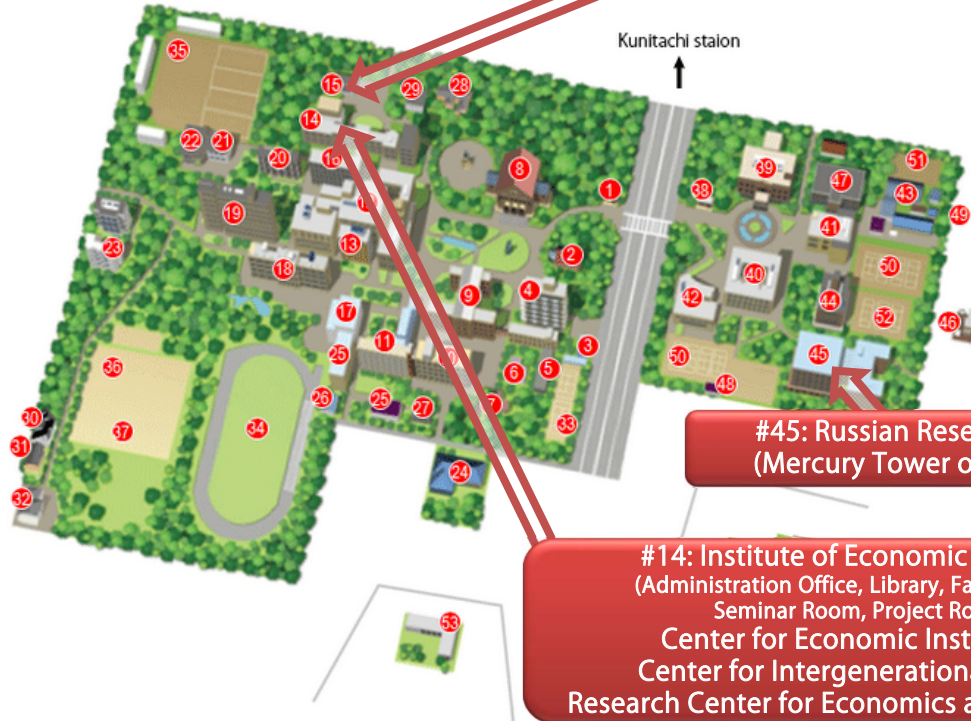

# KUNITACHI CAMPUS MAP

About a 6-minute walk from the South Exit of JR Kunitachi Station

**#15: Research Centre for Information and Statistics of Social Science**  
(Administration Office, Faculty Office)

**#45: Russian Research Center**  
(Mercury Tower on the 6<sup>th</sup> FL)

**#14: Institute of Economic Research**  
(Administration Office, Library, Faculty Office, Seminar Room, Project Room)  
**Center for Economic Institutions**  
**Center for Intergenerational Studies**  
**Research Center for Economics and Social Risks**